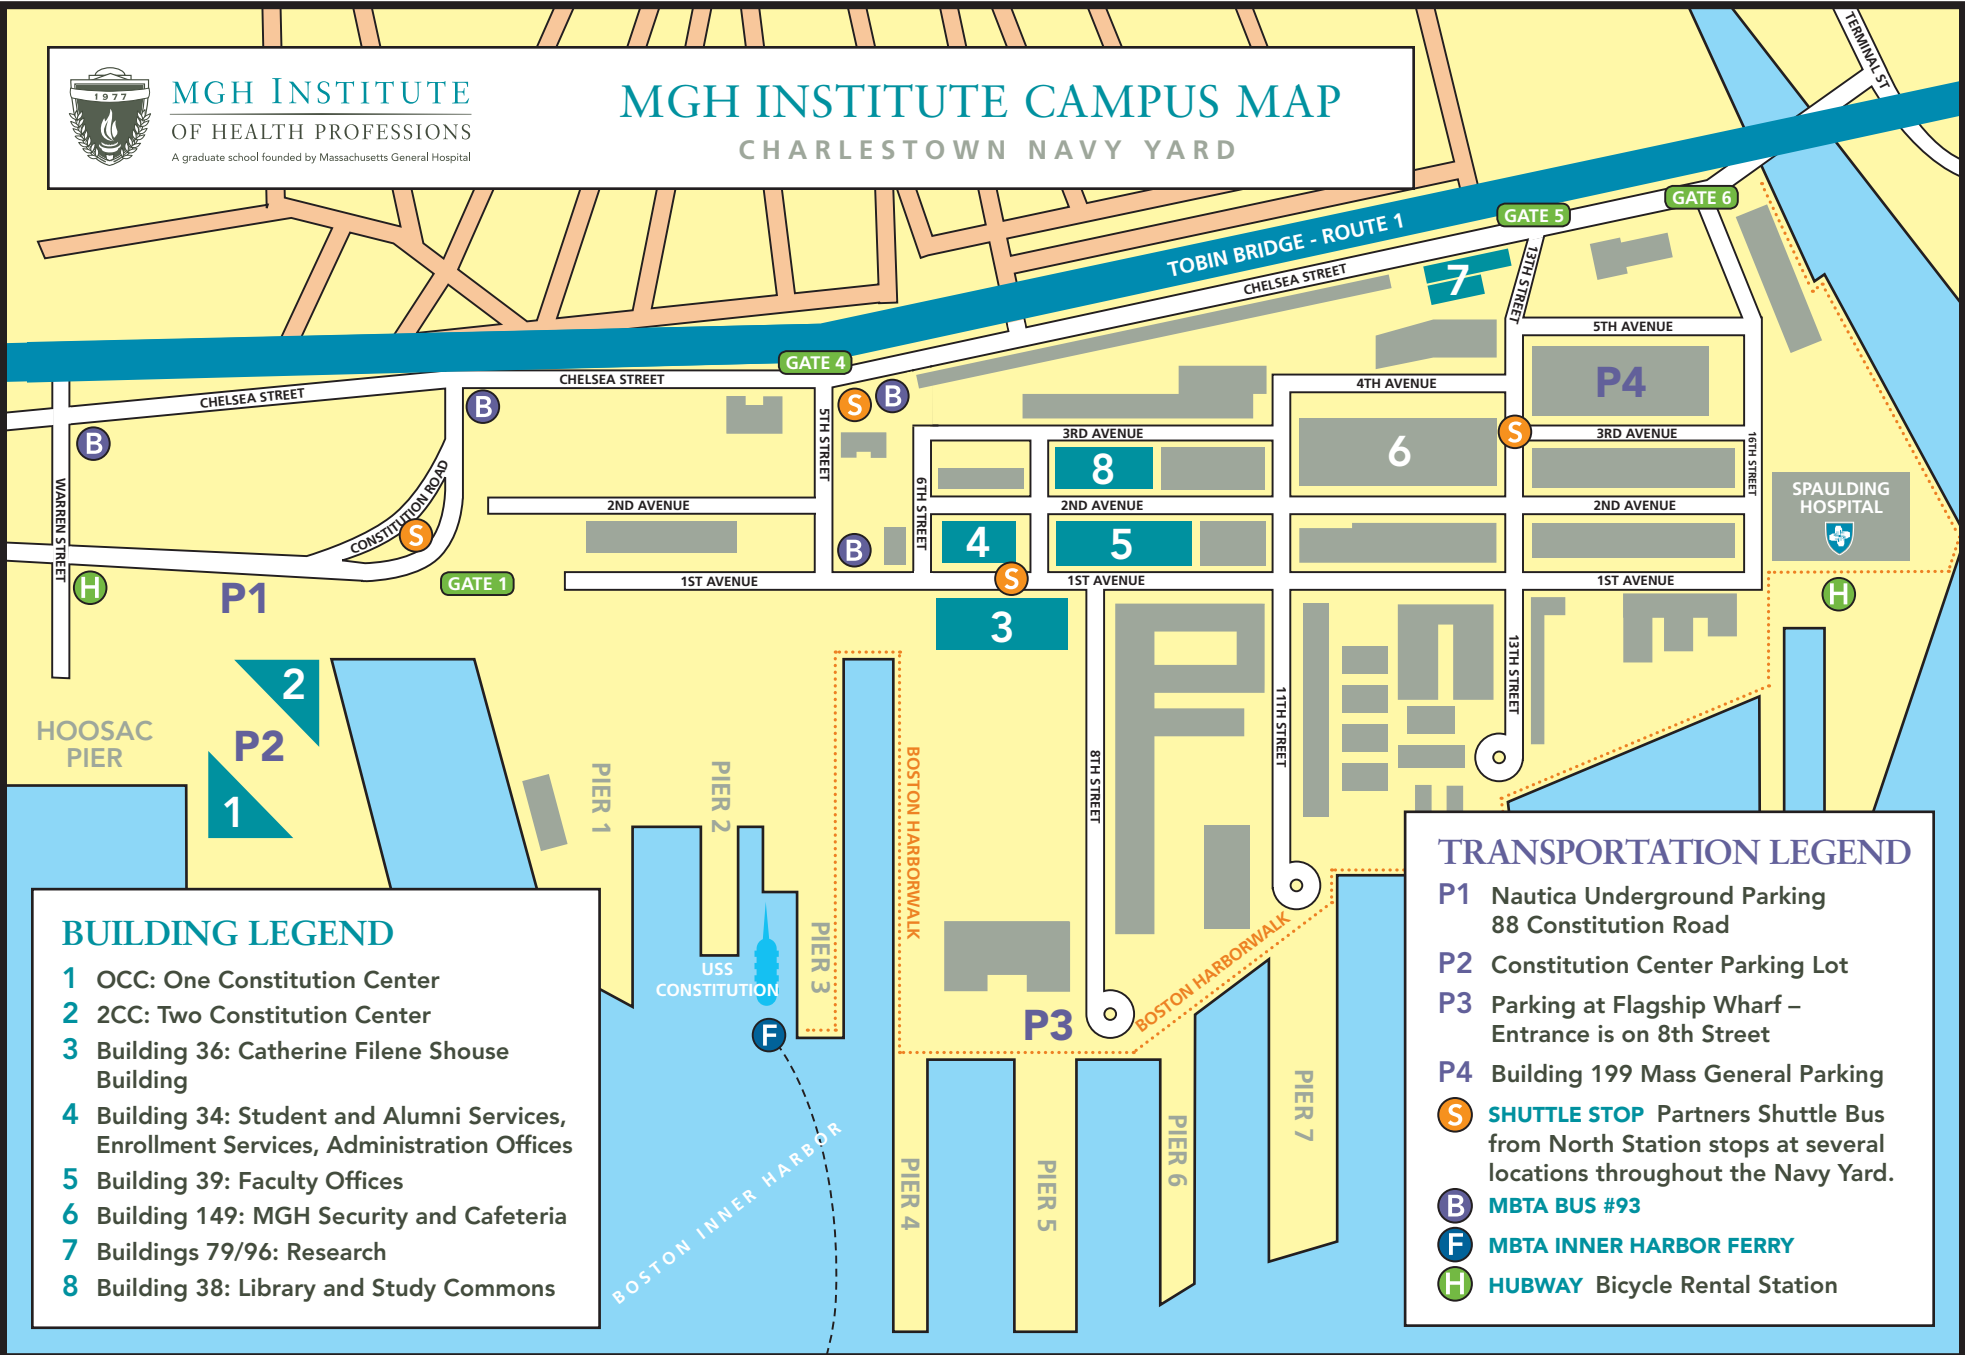

**MGH INSTITUTE
OF HEALTH PROFESSIONS**
A graduate school founded by Massachusetts General Hospital

MGH INSTITUTE CAMPUS MAP

CHARLESTOWN NAVY YARD

BUILDING LEGEND

- 1 OCC: One Constitution Center
- 2 2CC: Two Constitution Center
- 3 Building 36: Catherine Filene Shouse Building
- 4 Building 34: Student and Alumni Services, Enrollment Services, Administration Offices
- 5 Building 39: Faculty Offices
- 6 Building 149: MGH Security and Cafeteria
- 7 Buildings 79/96: Research
- 8 Building 38: Library and Study Commons

TRANSPORTATION LEGEND

- P1** Nautica Underground Parking
88 Constitution Road
- P2** Constitution Center Parking Lot
- P3** Parking at Flagship Wharf –
Entrance is on 8th Street
- P4** Building 199 Mass General Parking
- S** **SHUTTLE STOP** Partners Shuttle Bus
from North Station stops at several
locations throughout the Navy Yard.
- B** **MBTA BUS #93**
- F** **MBTA INNER HARBOR FERRY**
- H** **HUBWAY** Bicycle Rental Station